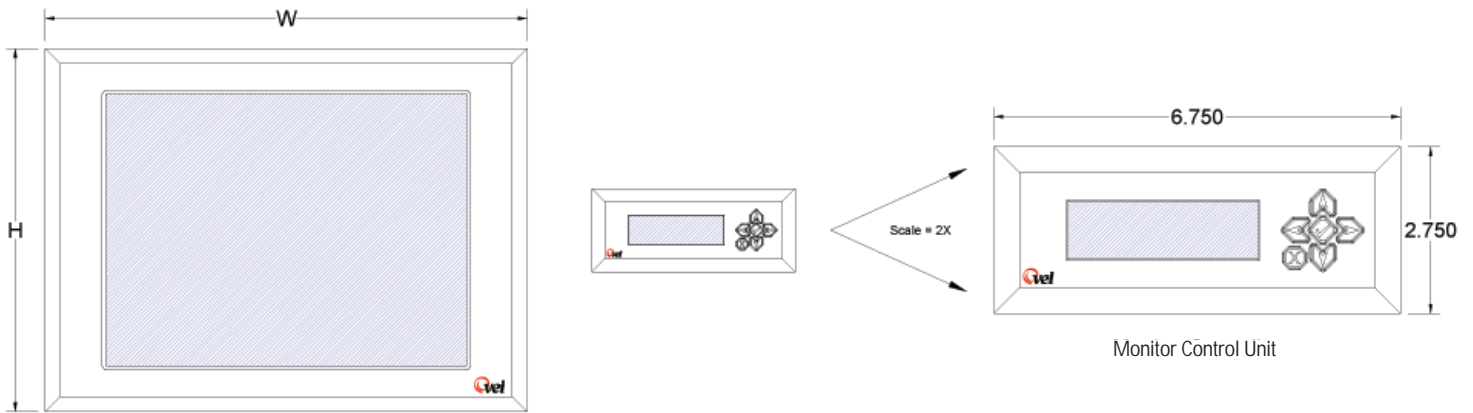

- The LED monitor is brighter and cooler than standard marine monitors
- LCD CONTROL UNIT operates all menu functions and input choices for up to 6 screens at your helm.
- 9 INPUTS AVAILABLE TO MEET YOUR EVERY NEED – 4 VGA, 4 composite, 1 DVI
- AVAILABLE IN UP TO FOUR LEVELS OF BRIGHTNESS
- SCRATCH PROOF GLASS , AN INDUSTRY INNOVATION
- OUR MONITORS ARE BUILT TO SURVIVE AND WITHSTAND VIBRATION, MOISTURE & SALT
- THE FLEXIBILITY OF 6 INSTALLATION TYPES WITH ONE MONITOR – Sealed, vented, yoke, ram & flat mount or custom bezel
- THE CUSTOM HELM LOOK - Our bezels are available as an option in any color, wood grain or carbon fiber
- Available in all glass and no bezel as a no cost option.
- INTERFACE WITH ANY OUTSIDE SYSTEMS – For over 20 years we are the leading manufacturer of integrated display solutions
- EASILY MOUNTABLE & SERVICEABLE – 4 small screws allow for easy installation and fast accessibility from the rear of the monitor
- STANDARD COLORS: BLACK, WHITE AND GREY
- OPTIONAL TOUCH SCREEN AVAILABLE
- INNOVATIVE NEW COOLING SYSTEM
- AVAILABLE IN 12", 15", 17", 20" AND 32"

EXAMPLE OF A VEI LED SERIES MONITOR

LED-084 H= 8" W= 9" D= 5" LED-121 H= 11.5" W= 10.5" D= 5" LED-151 H= 12" W= 15" D= 5" LED-171 H= 13.5" W= 16.5" D= 5" LED-191 H= 15" W= 17" D= 5" LED-315 H= 18" W= 30.5" D= 6"